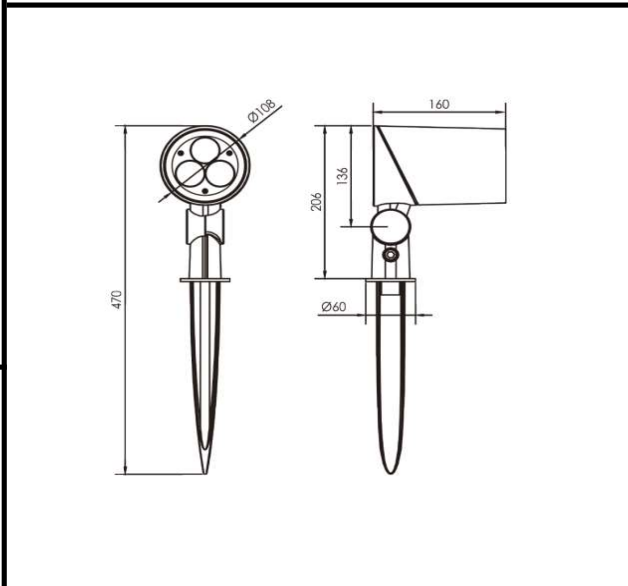

Dimension diagram

Remarks:-

Address: Plot #7 Saroorpur-Nangla Industrial Area,Ballabgharh-Sohna Road,Faridabad-121005
Email: info@sovitron.com